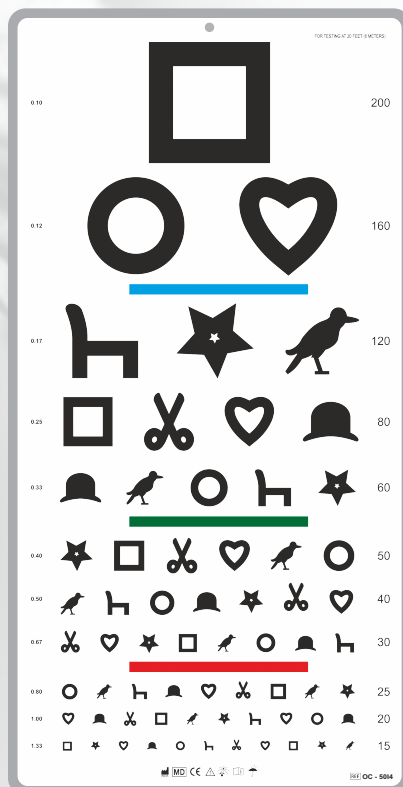

**SLOAN LETTER NEAR VISION CARD, TESTING DISTANCE  
16" / 40CM**

**MODEL : OC-5014**

**OC-5014**

This symbol eye chart has a Snellen rating of 20/15-20/200 and is designed to be read at 20 feet. Blue, Red, and green bars not only serve as a reference point, but hint as to a patient's color perception.

**Feature: -**

- Chart includes blue, red and green color bars for an easy and helpful color vision test.
- Made of Extra Strong, Easily Washable, Non-reflecting, Matte Finish PVC Sheet.
- Perfect for optometrists, students, offices, and schools.
- And the top centre hole, easy to hang on the wall.
- Eye chart measures 28 X 56 cm (11 X 22 in.)